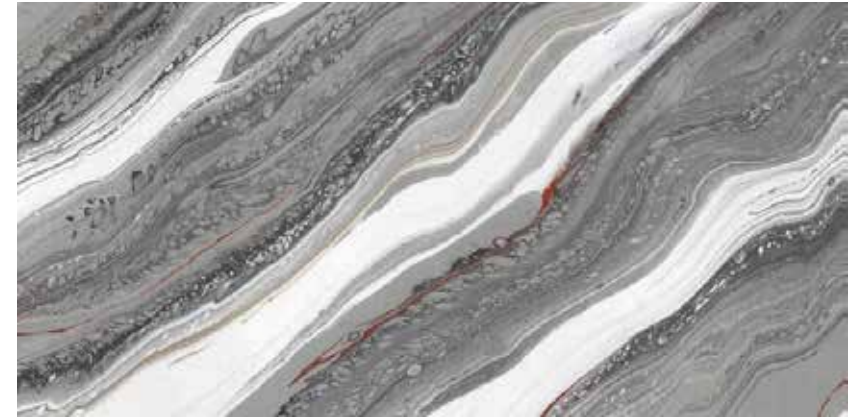

Italian designs