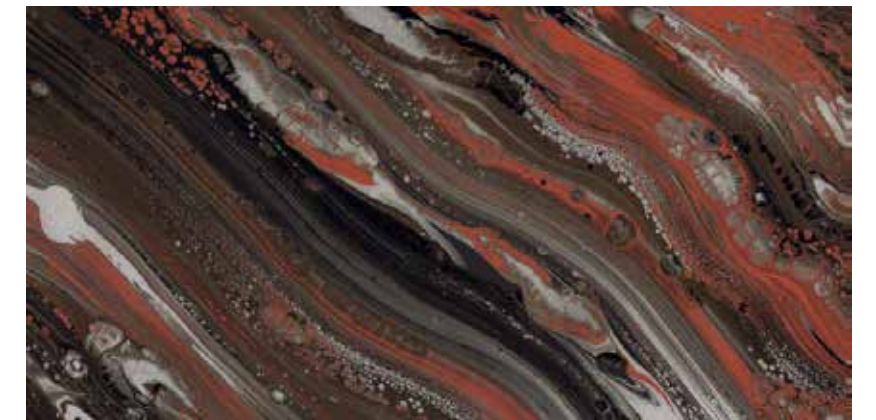

JASPAR RED

Size

60 x 120 cm

SURFACES:

High Glossy

THICKNESS:

9.0 mm