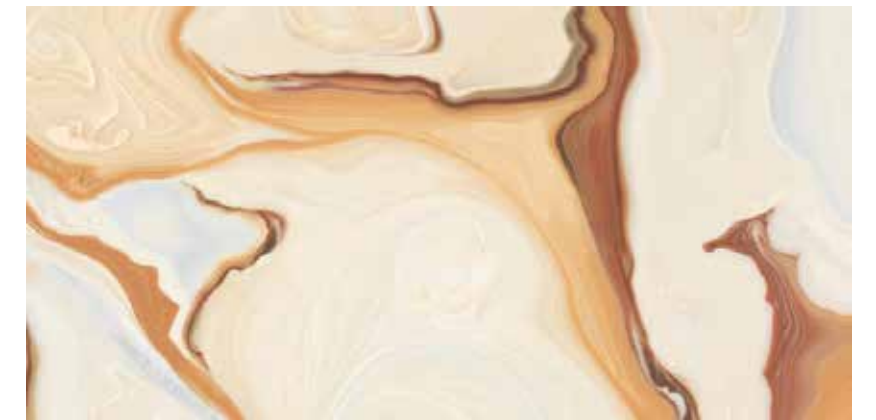

Italian designs