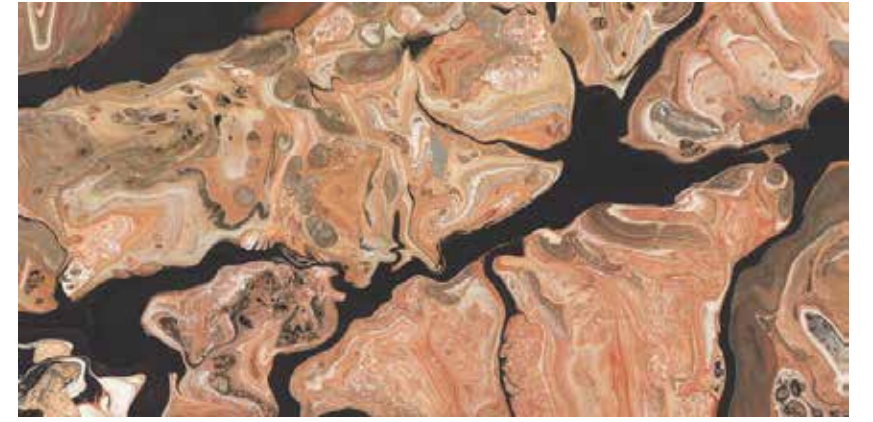

Italian designs