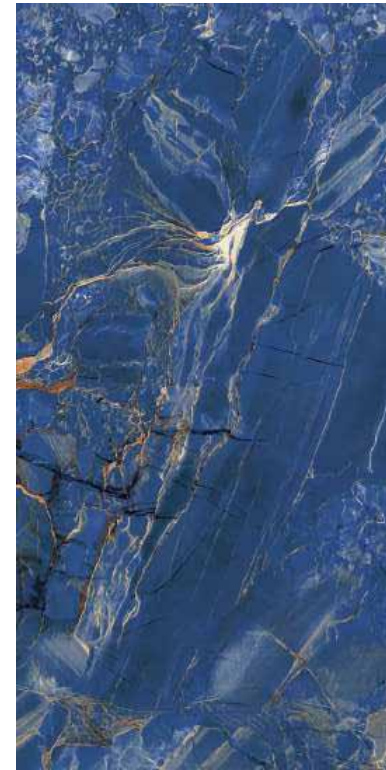

UNIQUE ART

Size

60 x 120 cm

SURFACES:

High glossy

THICKNESS:

9.5 mm

ARISTO BLUE