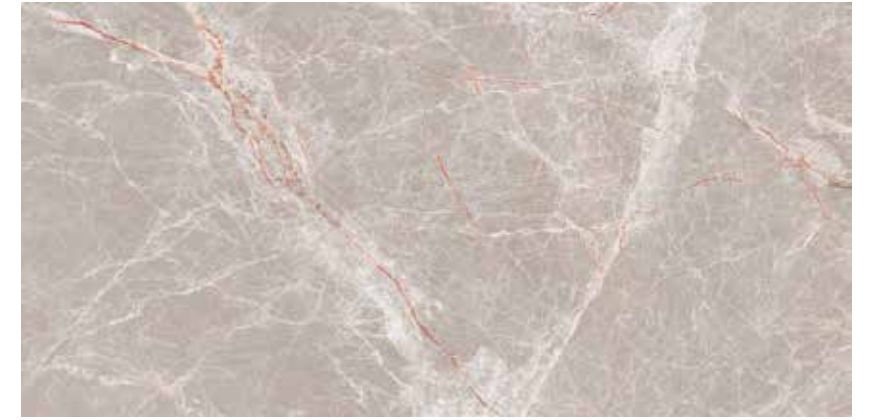

BRAZIL GREY

Size

60 x 120 cm

SURFACES:

High Glossy

THICKNESS:

9.0 mm