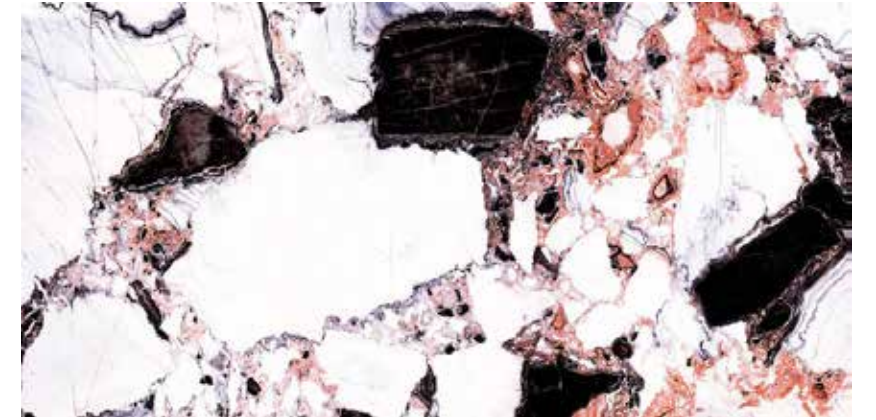

MOONSTONE RED

Size

60 x 120 cm

SURFACES:

High Glossy

THICKNESS:

9.0mm