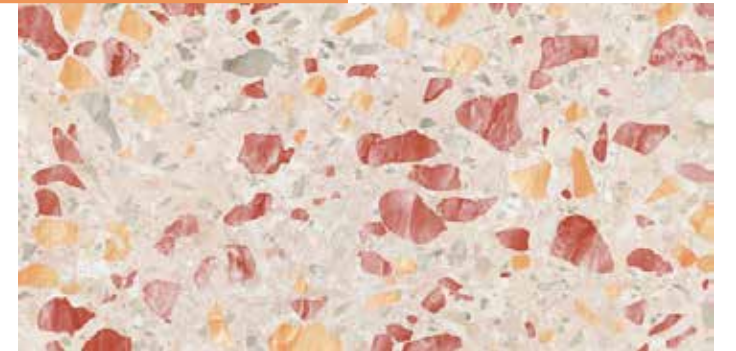

WIGS LAVA

Size

60 x 120 cm

SURFACES:

High Glossy

THICKNESS:

9.0 mm

ZARA PINK