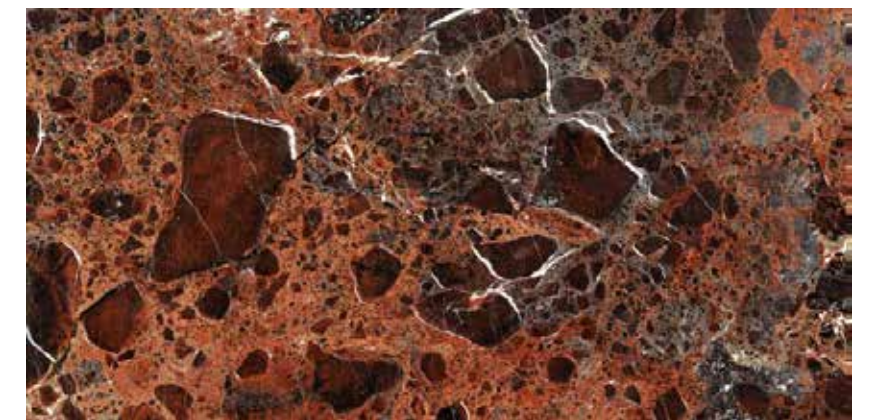

Size

60 x 120 cm

SURFACES:

High Glossy

THICKNESS:

9.0 mm

Italian designs

BRAZILIA RUST