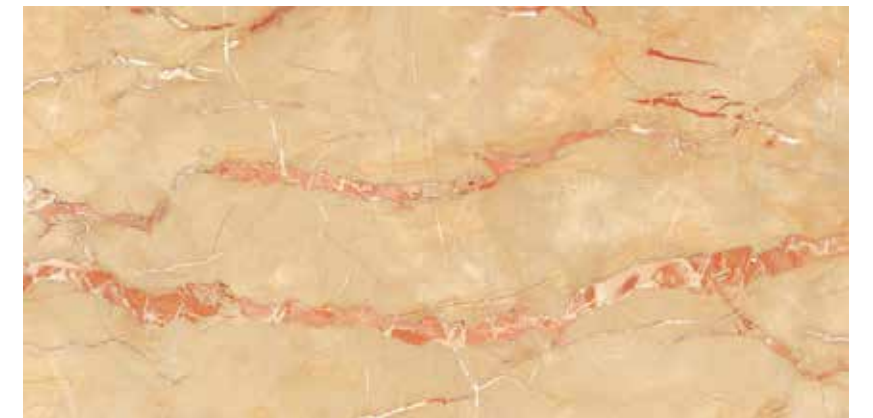

EVAN BROWN

Size

60 x 120 cm

SURFACES:

High Glossy

THICKNESS:

9.0mm