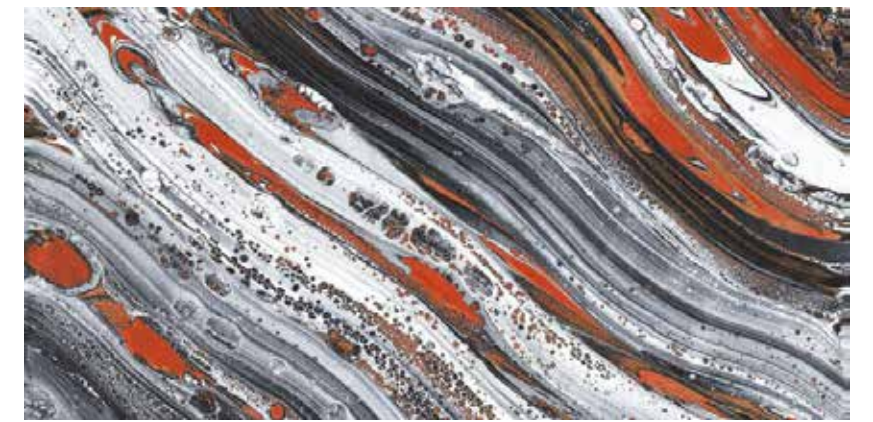

WIGS LAVA

Size

60 x 120 cm

SURFACES:

High Glossy

THICKNESS:

9.0 mm

ZARA PINK