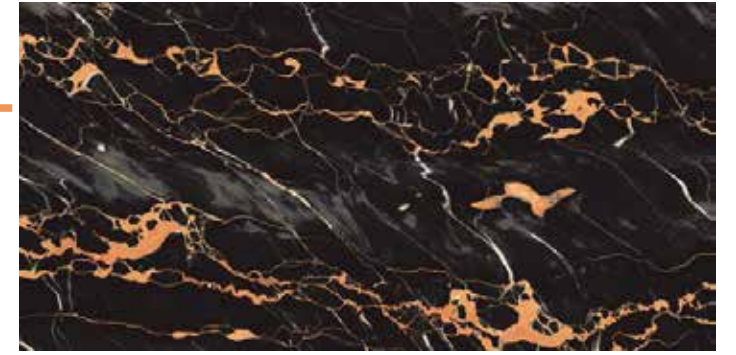

KYRA BLACK

Size

60 x 120 cm

SURFACES:

High Glossy

THICKNESS:

9.0 mm