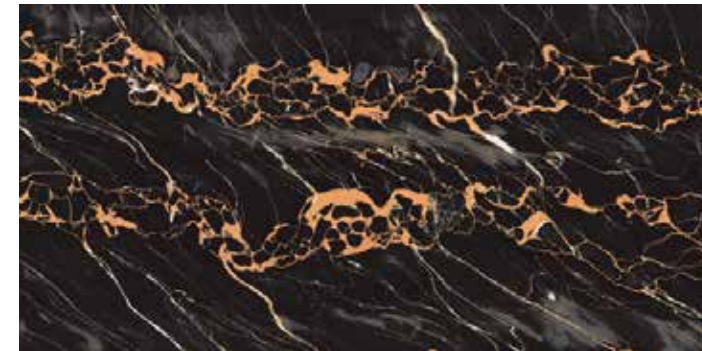

SURFACES:

High Glossy

THICKNESS:

9.0 mm

KYRA BLACK

Size

60 x 120 cm

SURFACES: