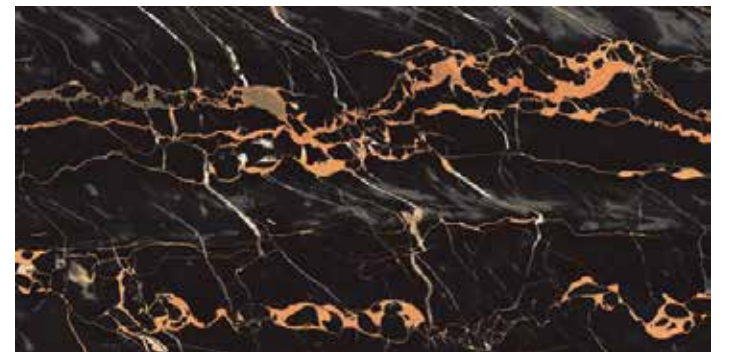

Size

60 x 120 cm

SURFACES:

High Glossy

THICKNESS:

9.0 mm