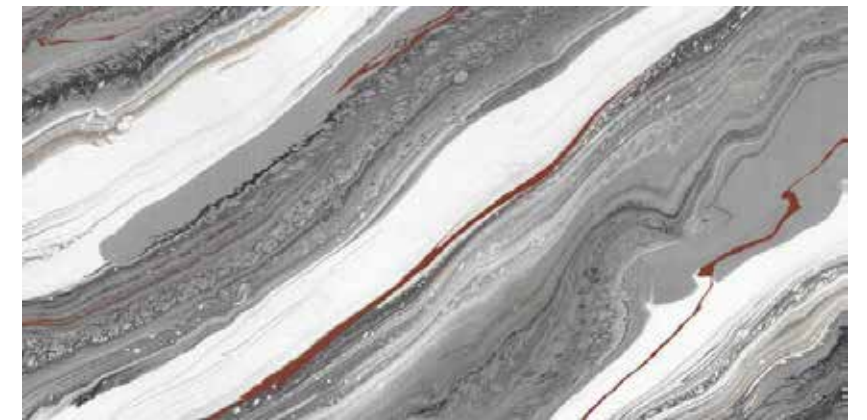

Italian designs