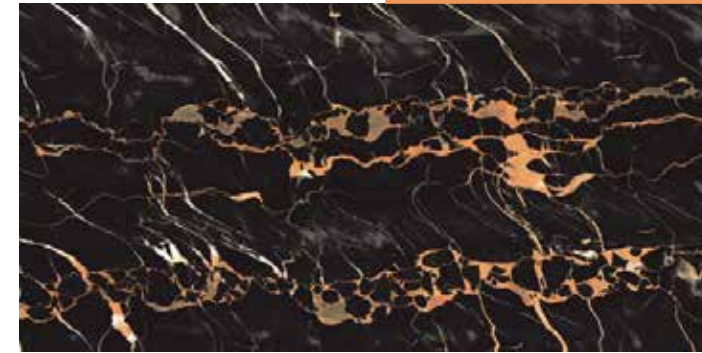

KYRA BLACK

Size

60 x 120 cm

SURFACES:

High Glossy

THICKNESS:

9.0 mm