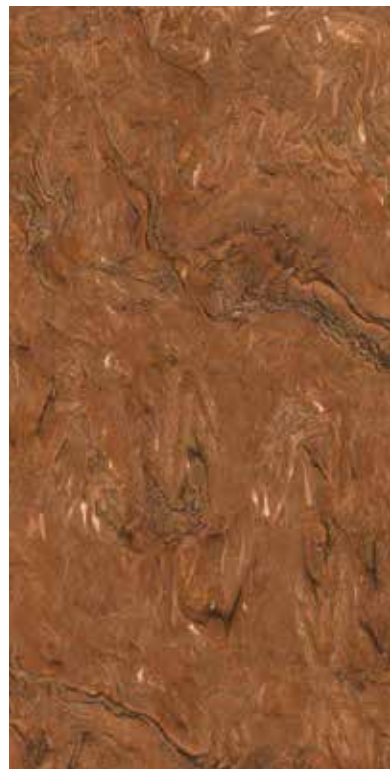

SURFACES: High gloss
THICKNESS: 9 mm

Italian designs

Size

60 x 120 cm

COTTAGE CHOCO

FROST GREY

FROST BLUE

ARISTO SEPIA