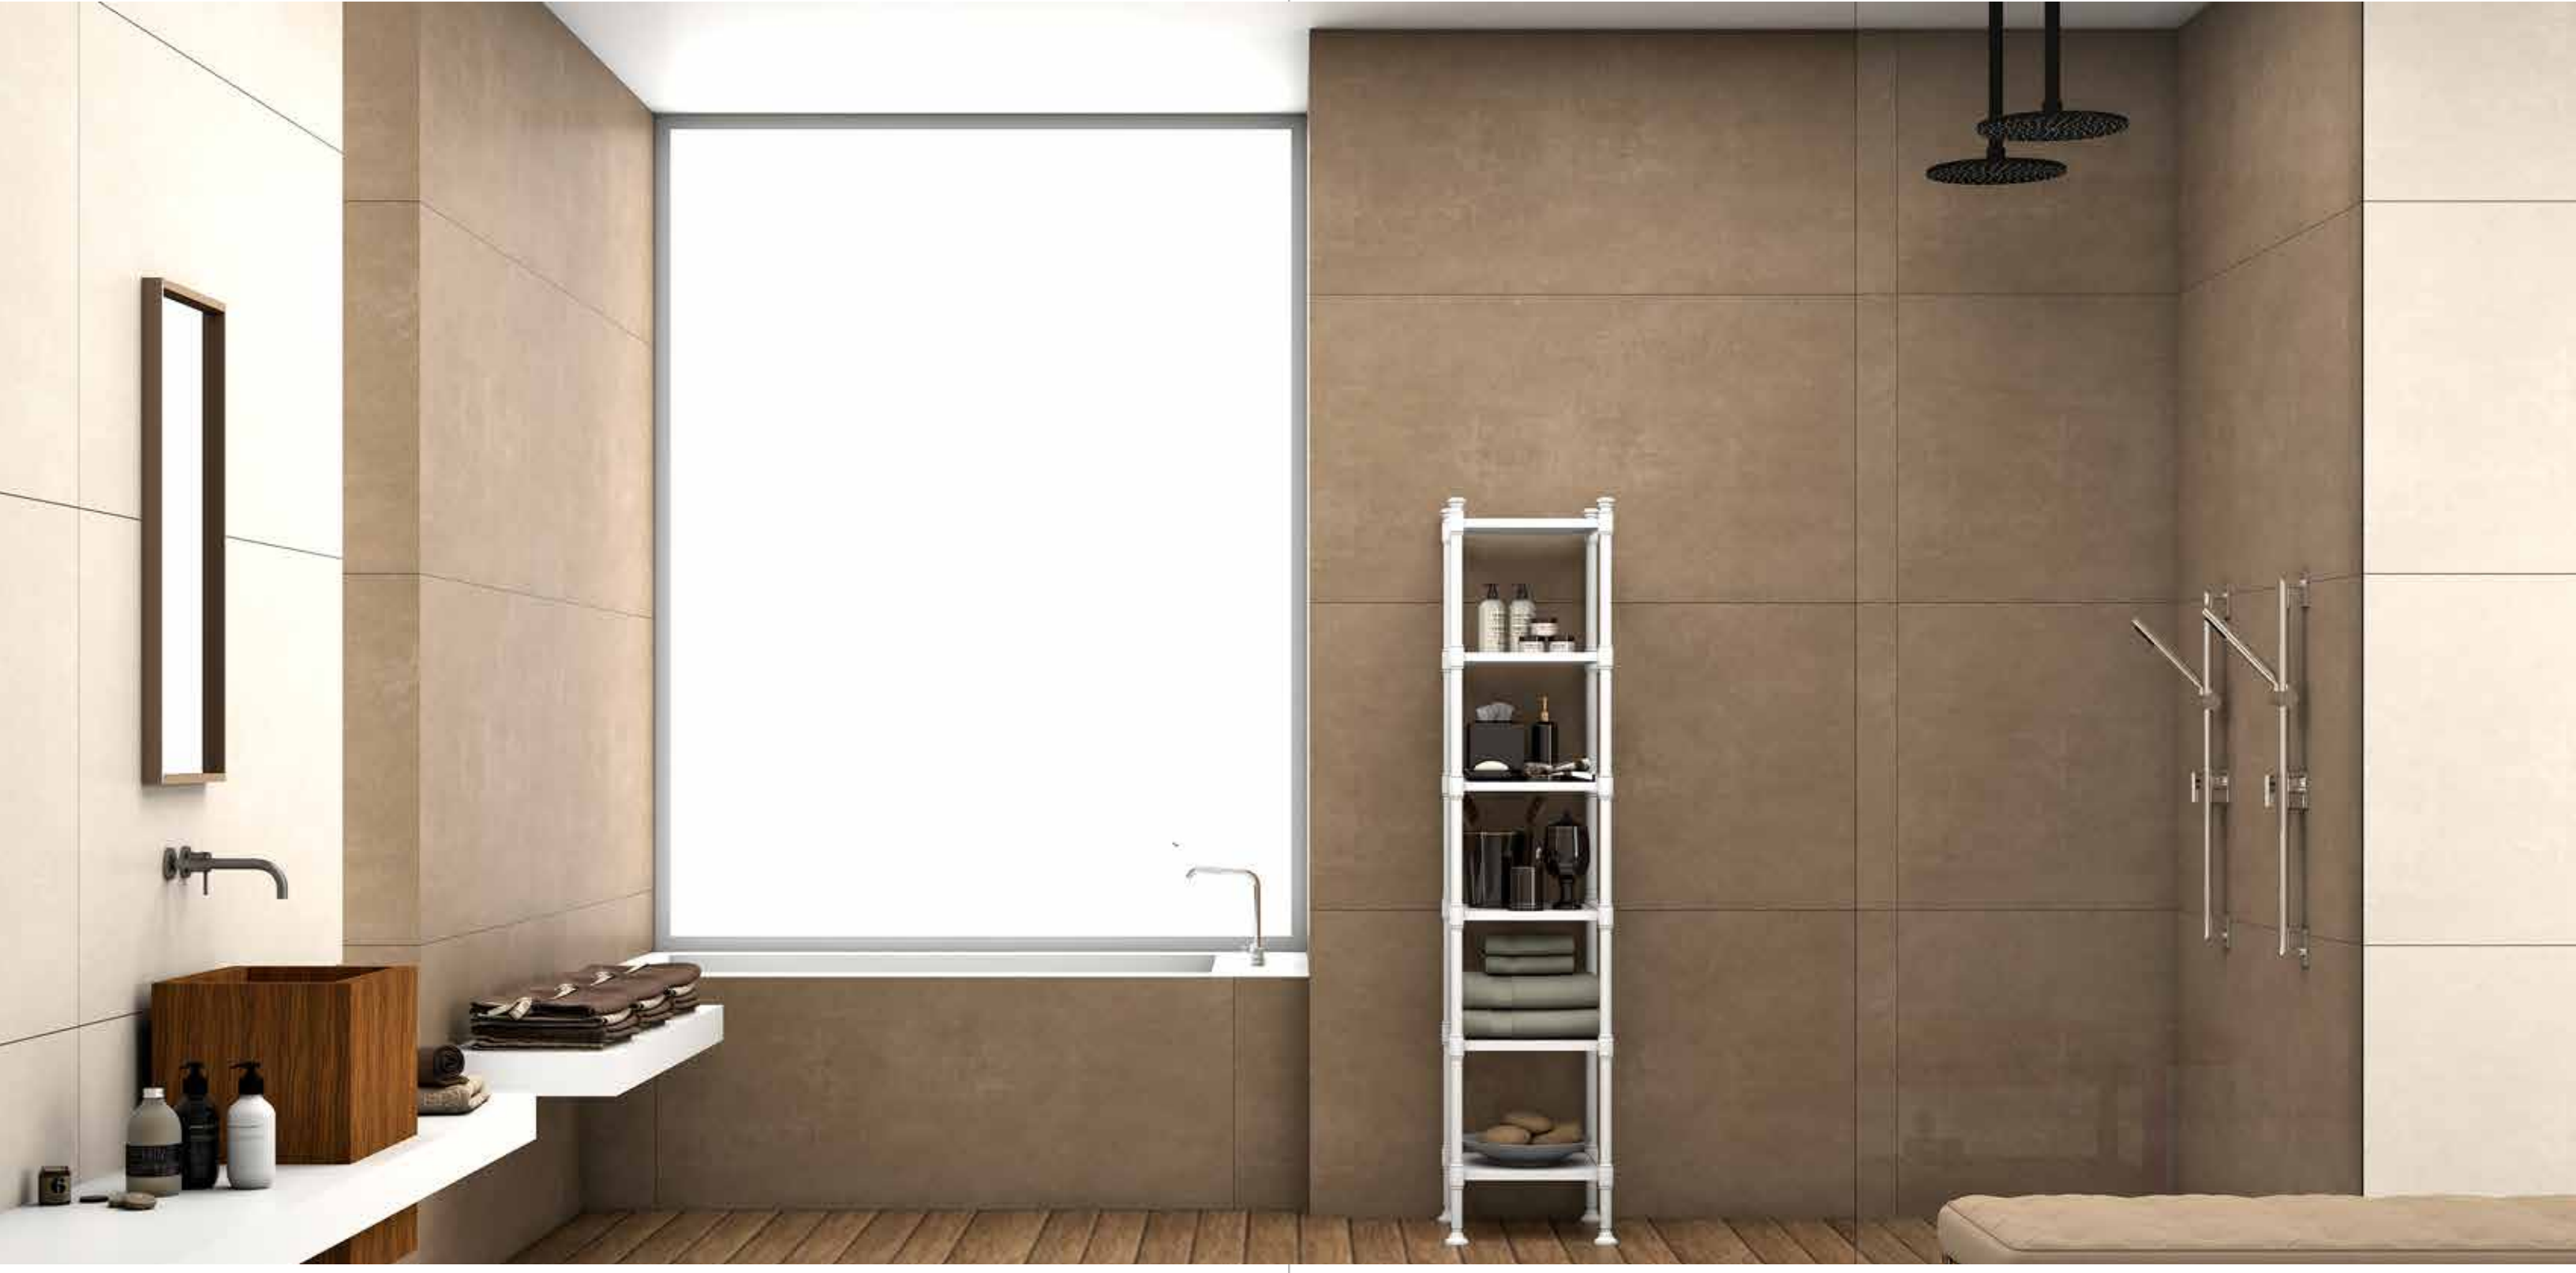

SURFACES: Glossy
THICKNESS: 9.5 mm

Italian designs

Size
60 x 120 cm