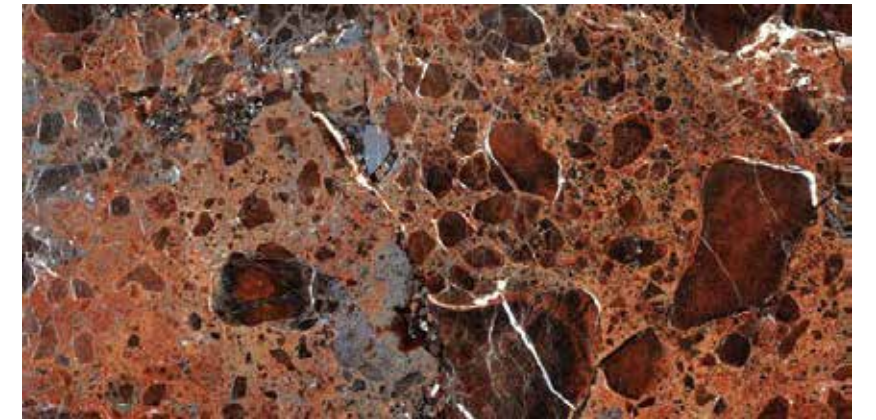

Size

60 x 120 cm

SURFACES:

High Glossy

THICKNESS:

9.0 mm

Italian designs

BRAZILIA RUST