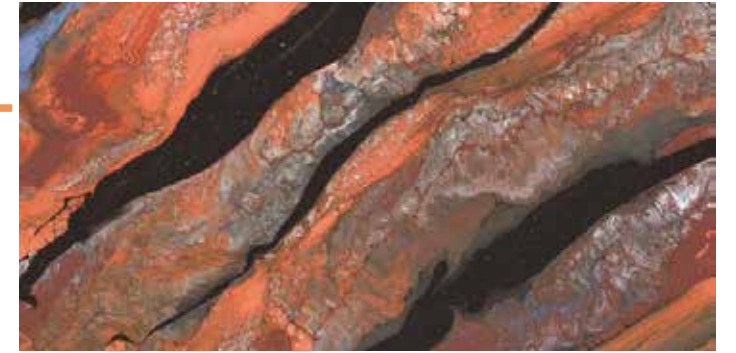

60 x 120 cm

SURFACES:

High Glossy

THICKNESS:

9.0 mm

Italian designs

DO WHAT COMES NATU

ROME AMBER