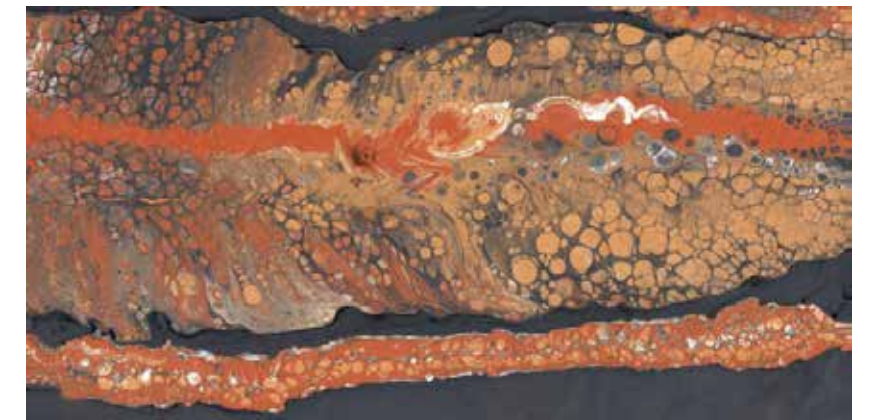

60 x 120 cm

SURFACES:

High Glossy

THICKNESS:

9.0 mm

Italian designs

CAMEL BRONZE

Size