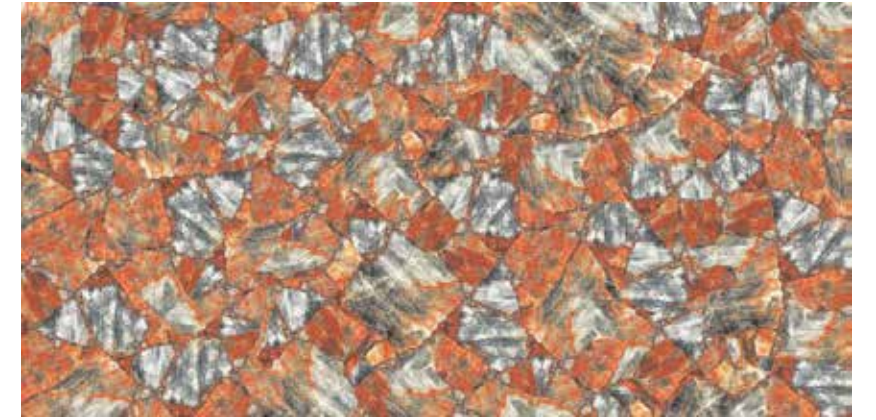

MOJEK RED

Size

60 x 120 cm

SURFACES:

High Glossy

THICKNESS:

9.0 mm