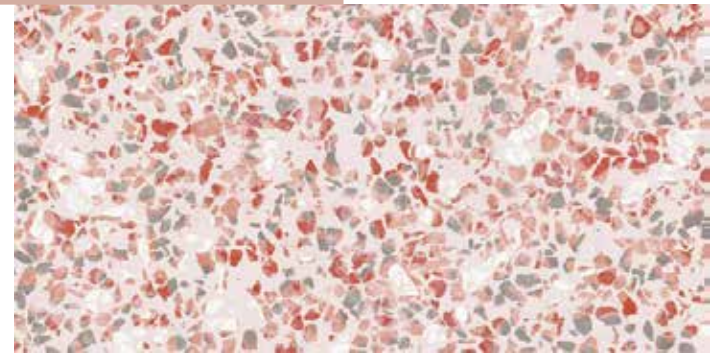

ALEX RUBY

Size

60 x 120 cm

SURFACES:

High Glossy

THICKNESS:

9.0 mm