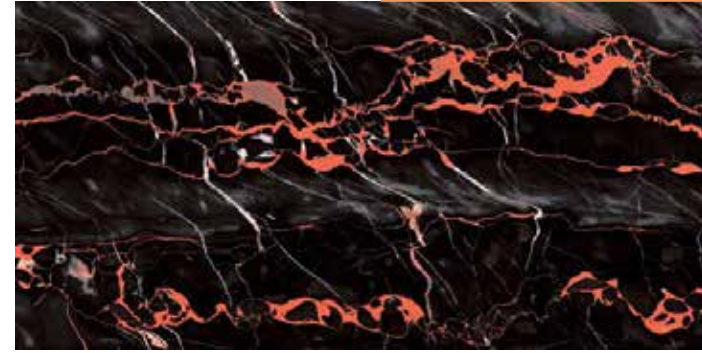

KYRA RED

Size

60 x 120 cm

SURFACES:

High Glossy

THICKNESS:

9.0 mm