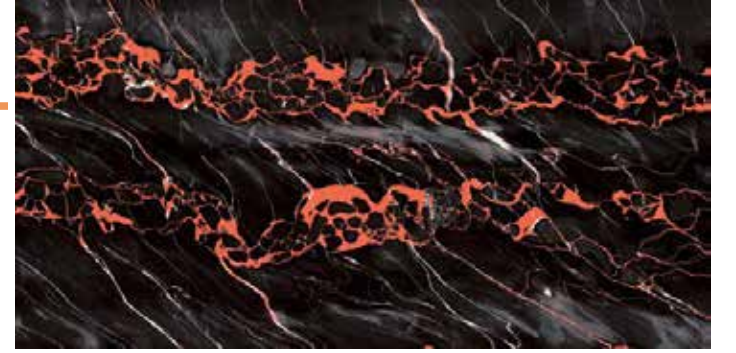

KYRA RED

Size

60 x 120 cm

SURFACES:

High Glossy

THICKNESS:

9.0 mm