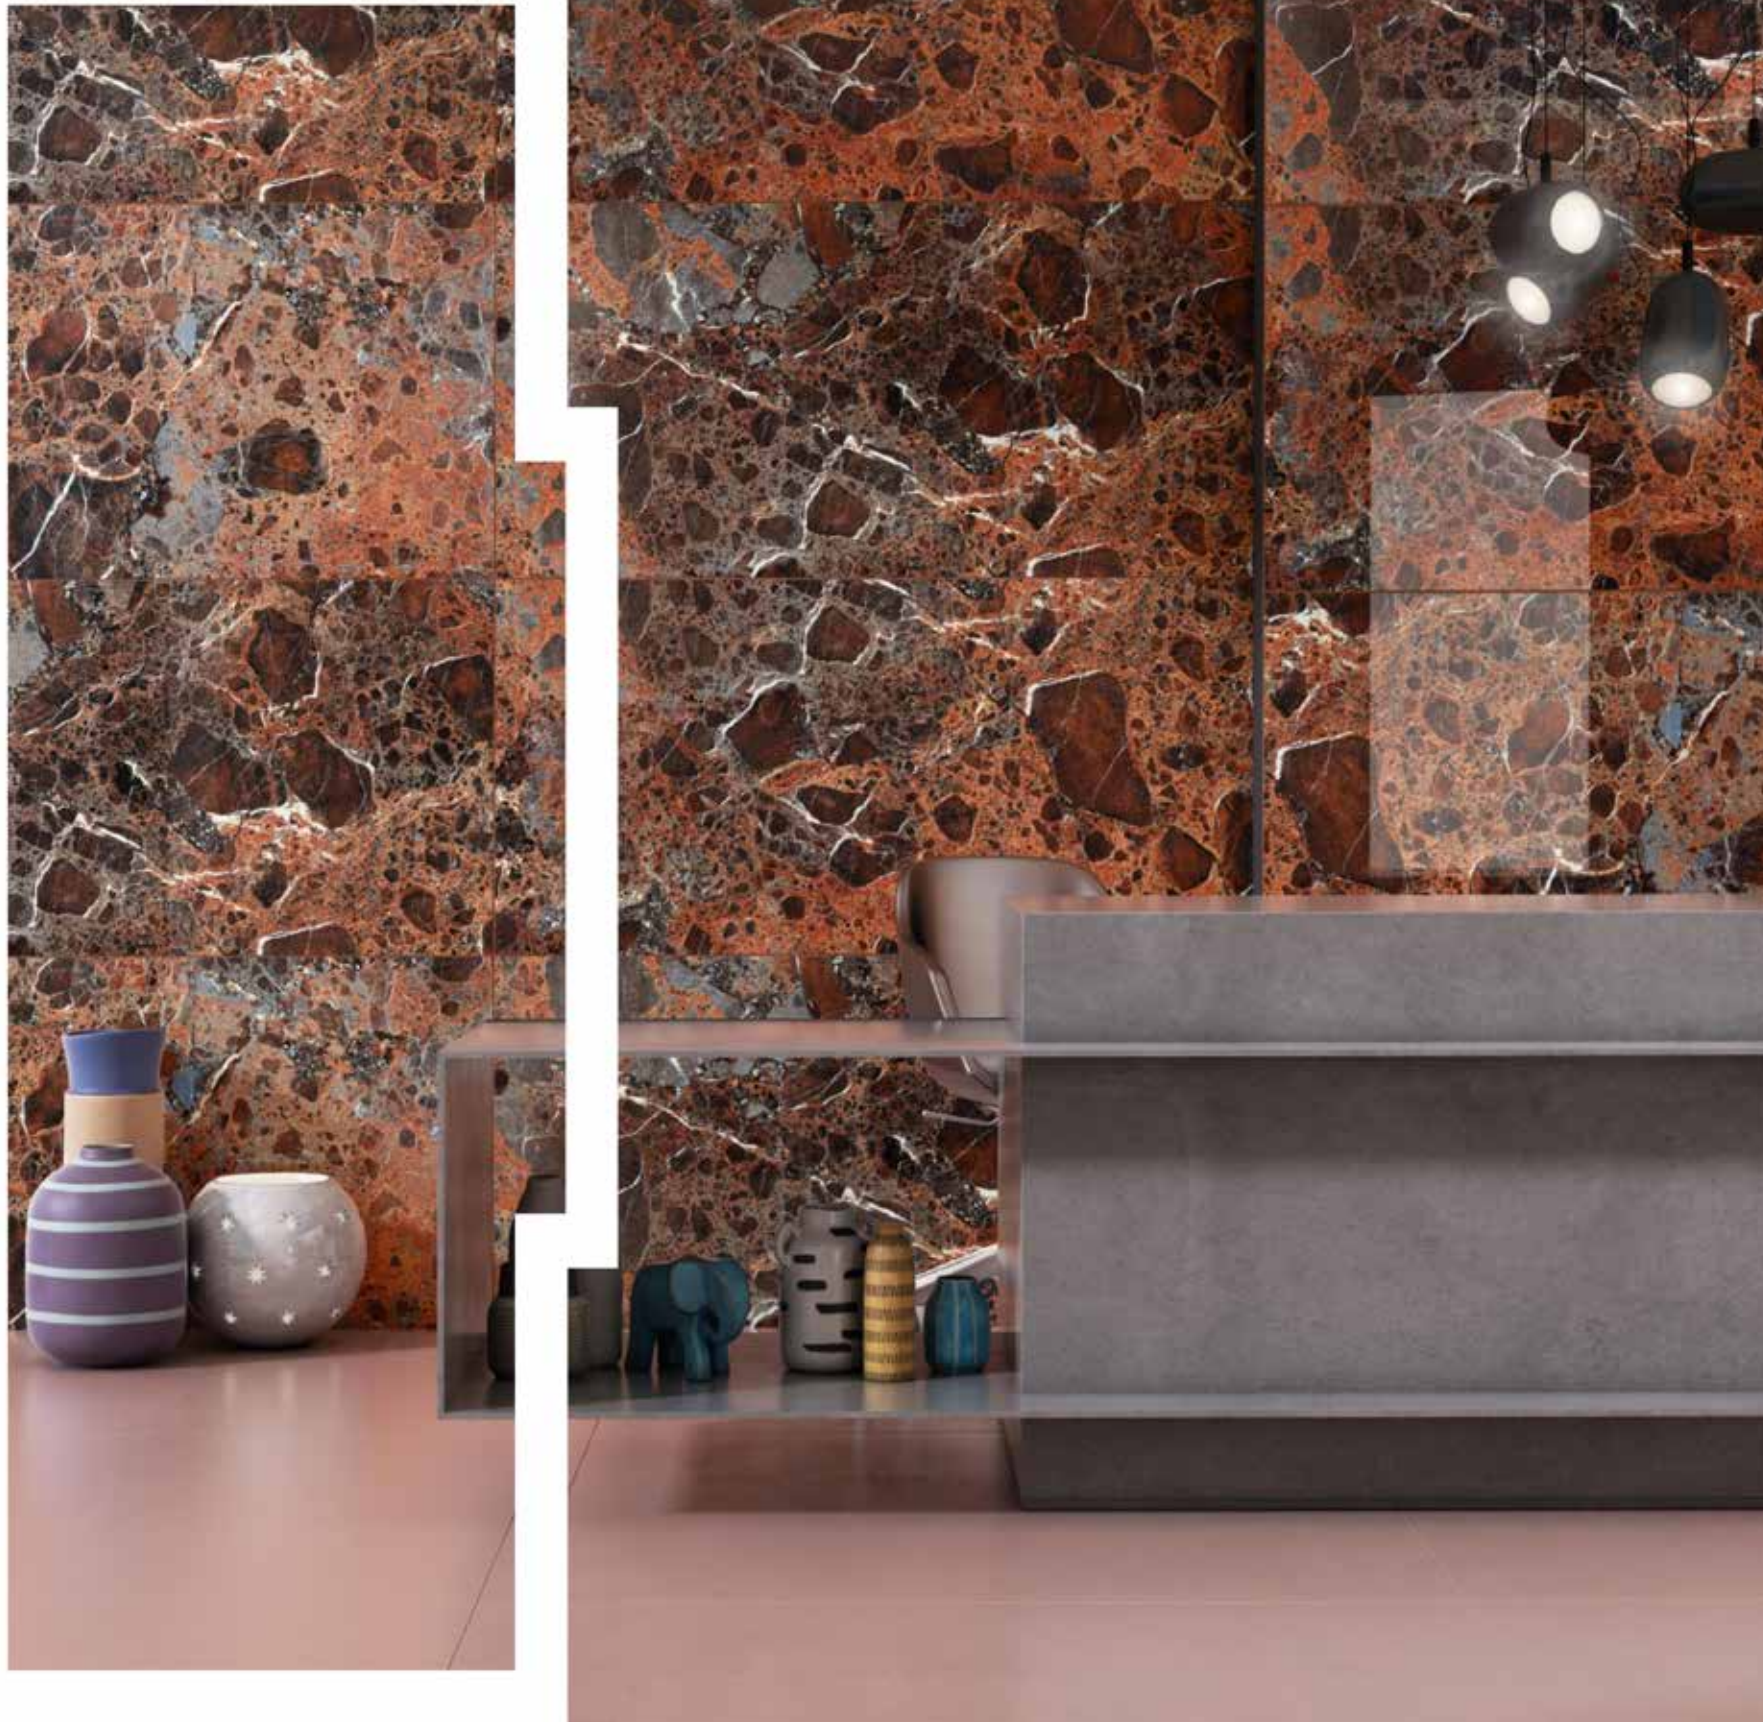

ALEX RUBY

Size

60 x 120 cm

SURFACES:

High Glossy

THICKNESS:

9.0 mm

AUBERON RED