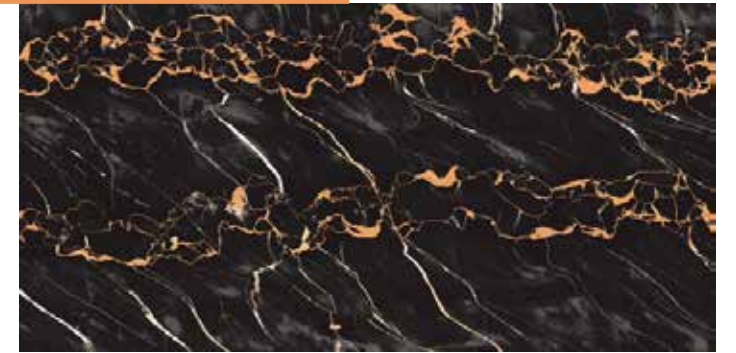

SURFACES:

High Glossy

THICKNESS:

9.0 mm

KYRA BLACK

Size

60 x 120 cm

SURFACES: