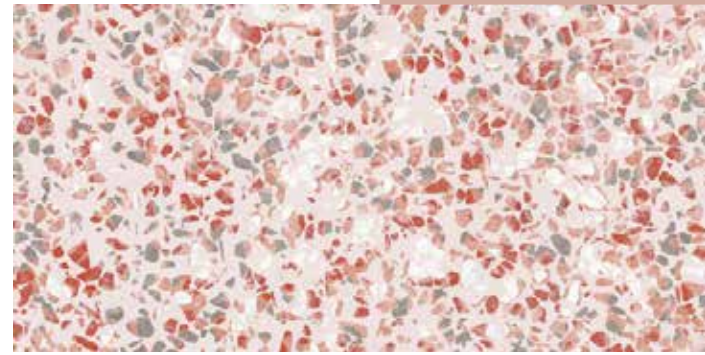

9.0 mm

SHAPE
THE
SUREFACE

Size

60 x 120 cm

SURFACES:

Gloosy

THICKNESS:

9.0 mm