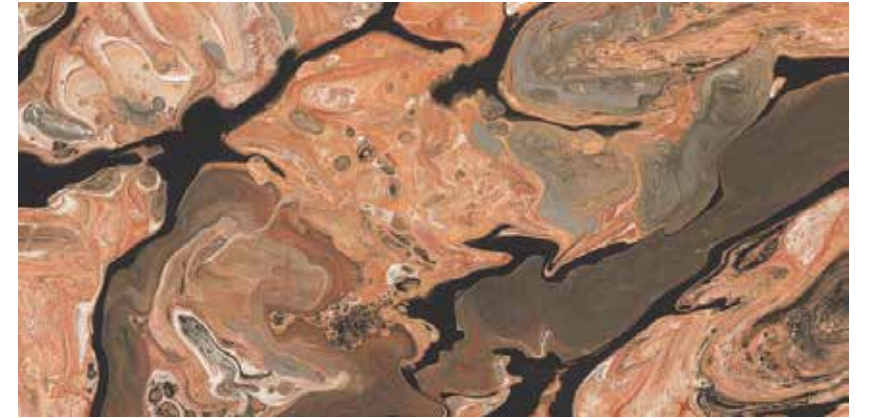

Italian designs