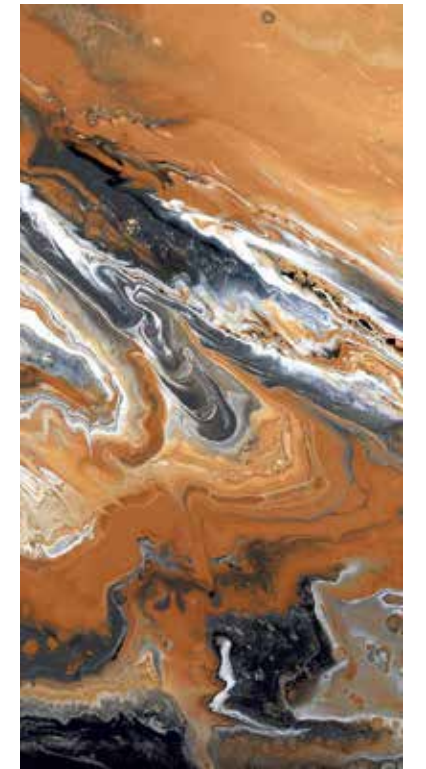

SCAMBIA MULTI

Size

60 x 120 cm

SURFACES:

High glossy

THICKNESS:

9.5 mm