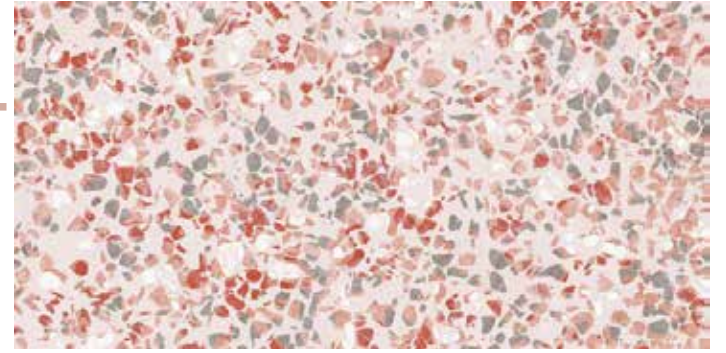

9.0 mm

SHAPE
THE
SUREFACE

Size

60 x 120 cm

SURFACES:

Gloosy

THICKNESS:

9.0 mm