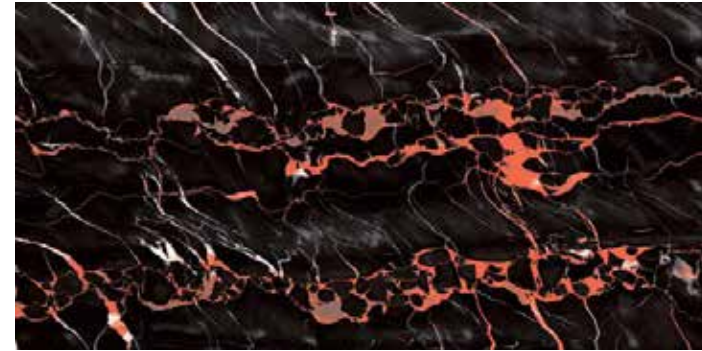

High Glossy

THICKNESS:

9.0 mm

KYRA RED

Size

60 x 120 cm

SURFACES:

High Glossy