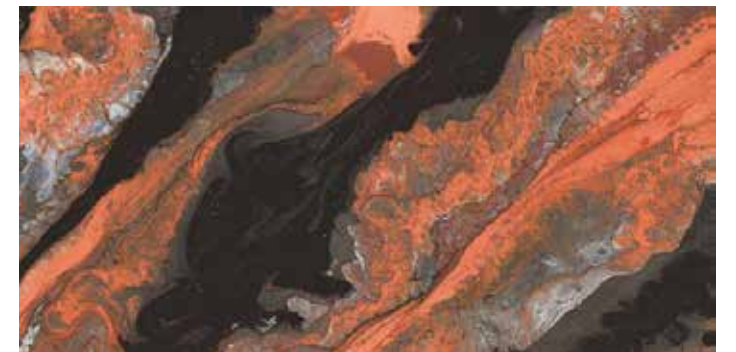

Size

60 x 120 cm

SURFACES:

High Glossy

THICKNESS:

9.0 mm

MARIA GREY

Size