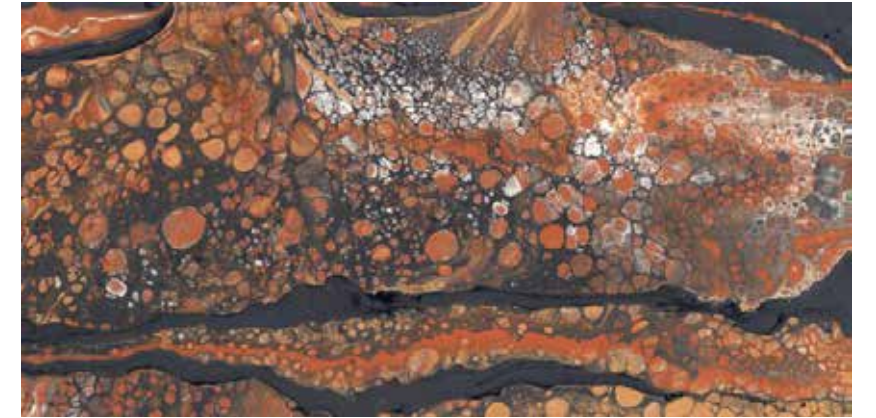

Italian designs