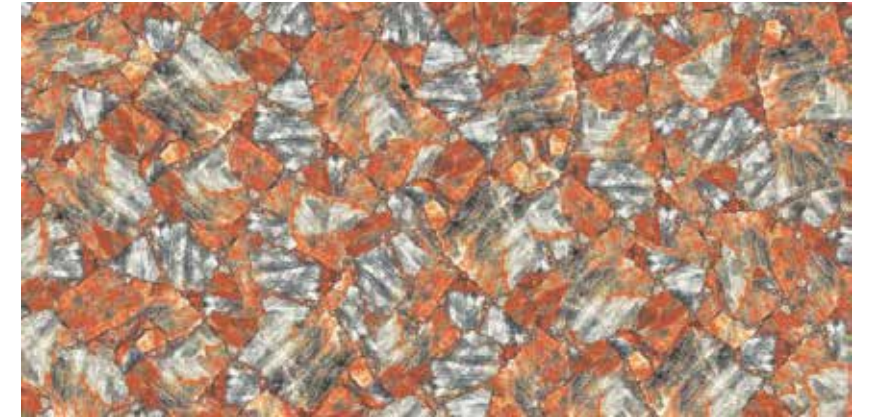

MOJEK RED

Size

60 x 120 cm

SURFACES:

High Glossy

THICKNESS:

9.0 mm