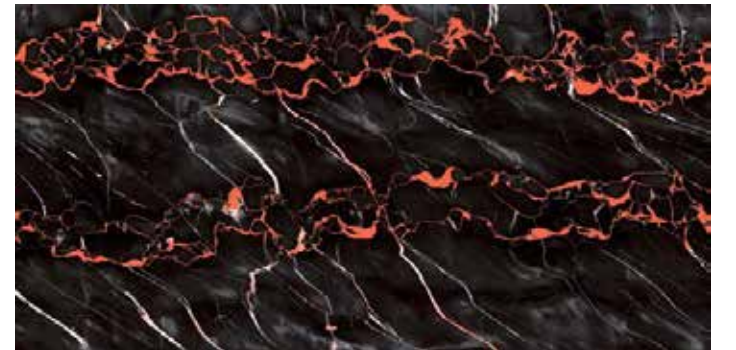

Size

60 x 120 cm

SURFACES:

High Glossy

THICKNESS:

9.0 mm