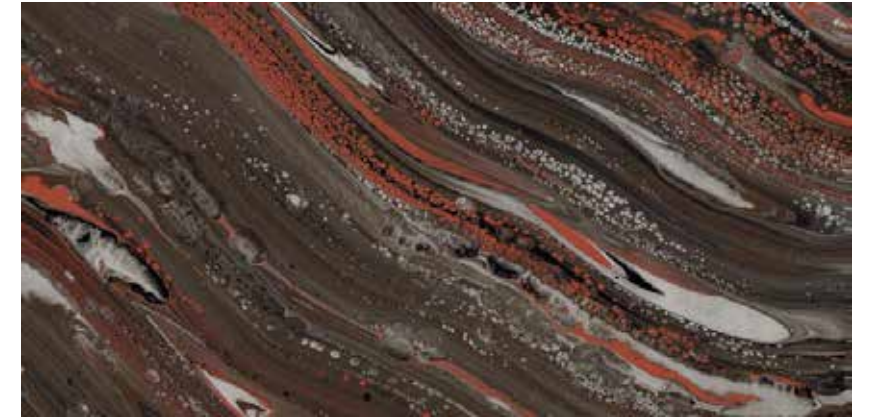

JASPAR RED

Size

60 x 120 cm

SURFACES:

High Glossy

THICKNESS:

9.0 mm