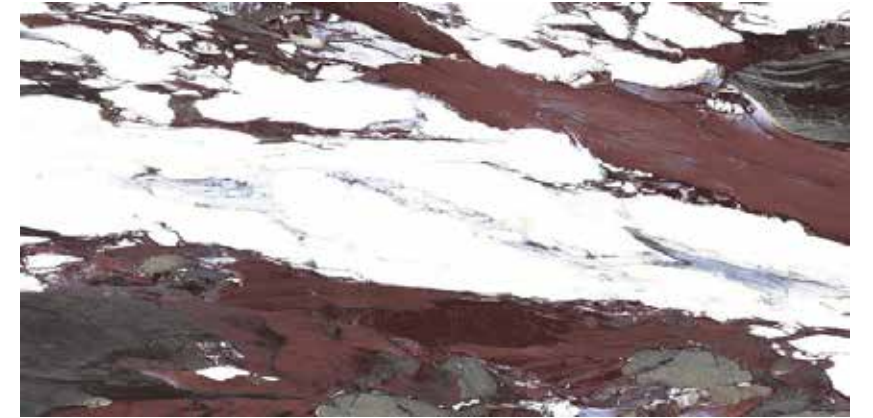

ROCK LAVA

Size

60 x 120 cm

SURFACES:

High Glossy

THICKNESS:

9.0 mm