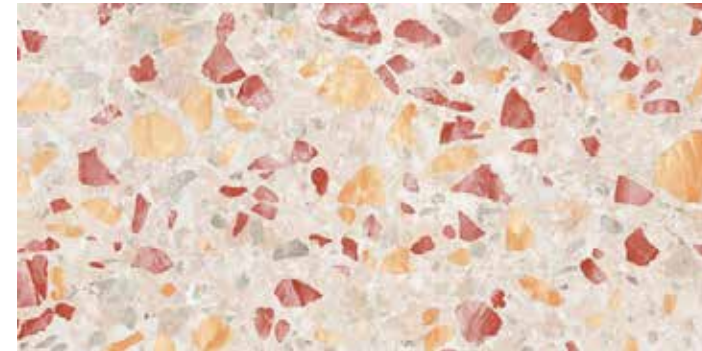

WIGS LAVA

Size

60 x 120 cm

SURFACES:

High Glossy

THICKNESS:

9.0 mm

ZARA PINK