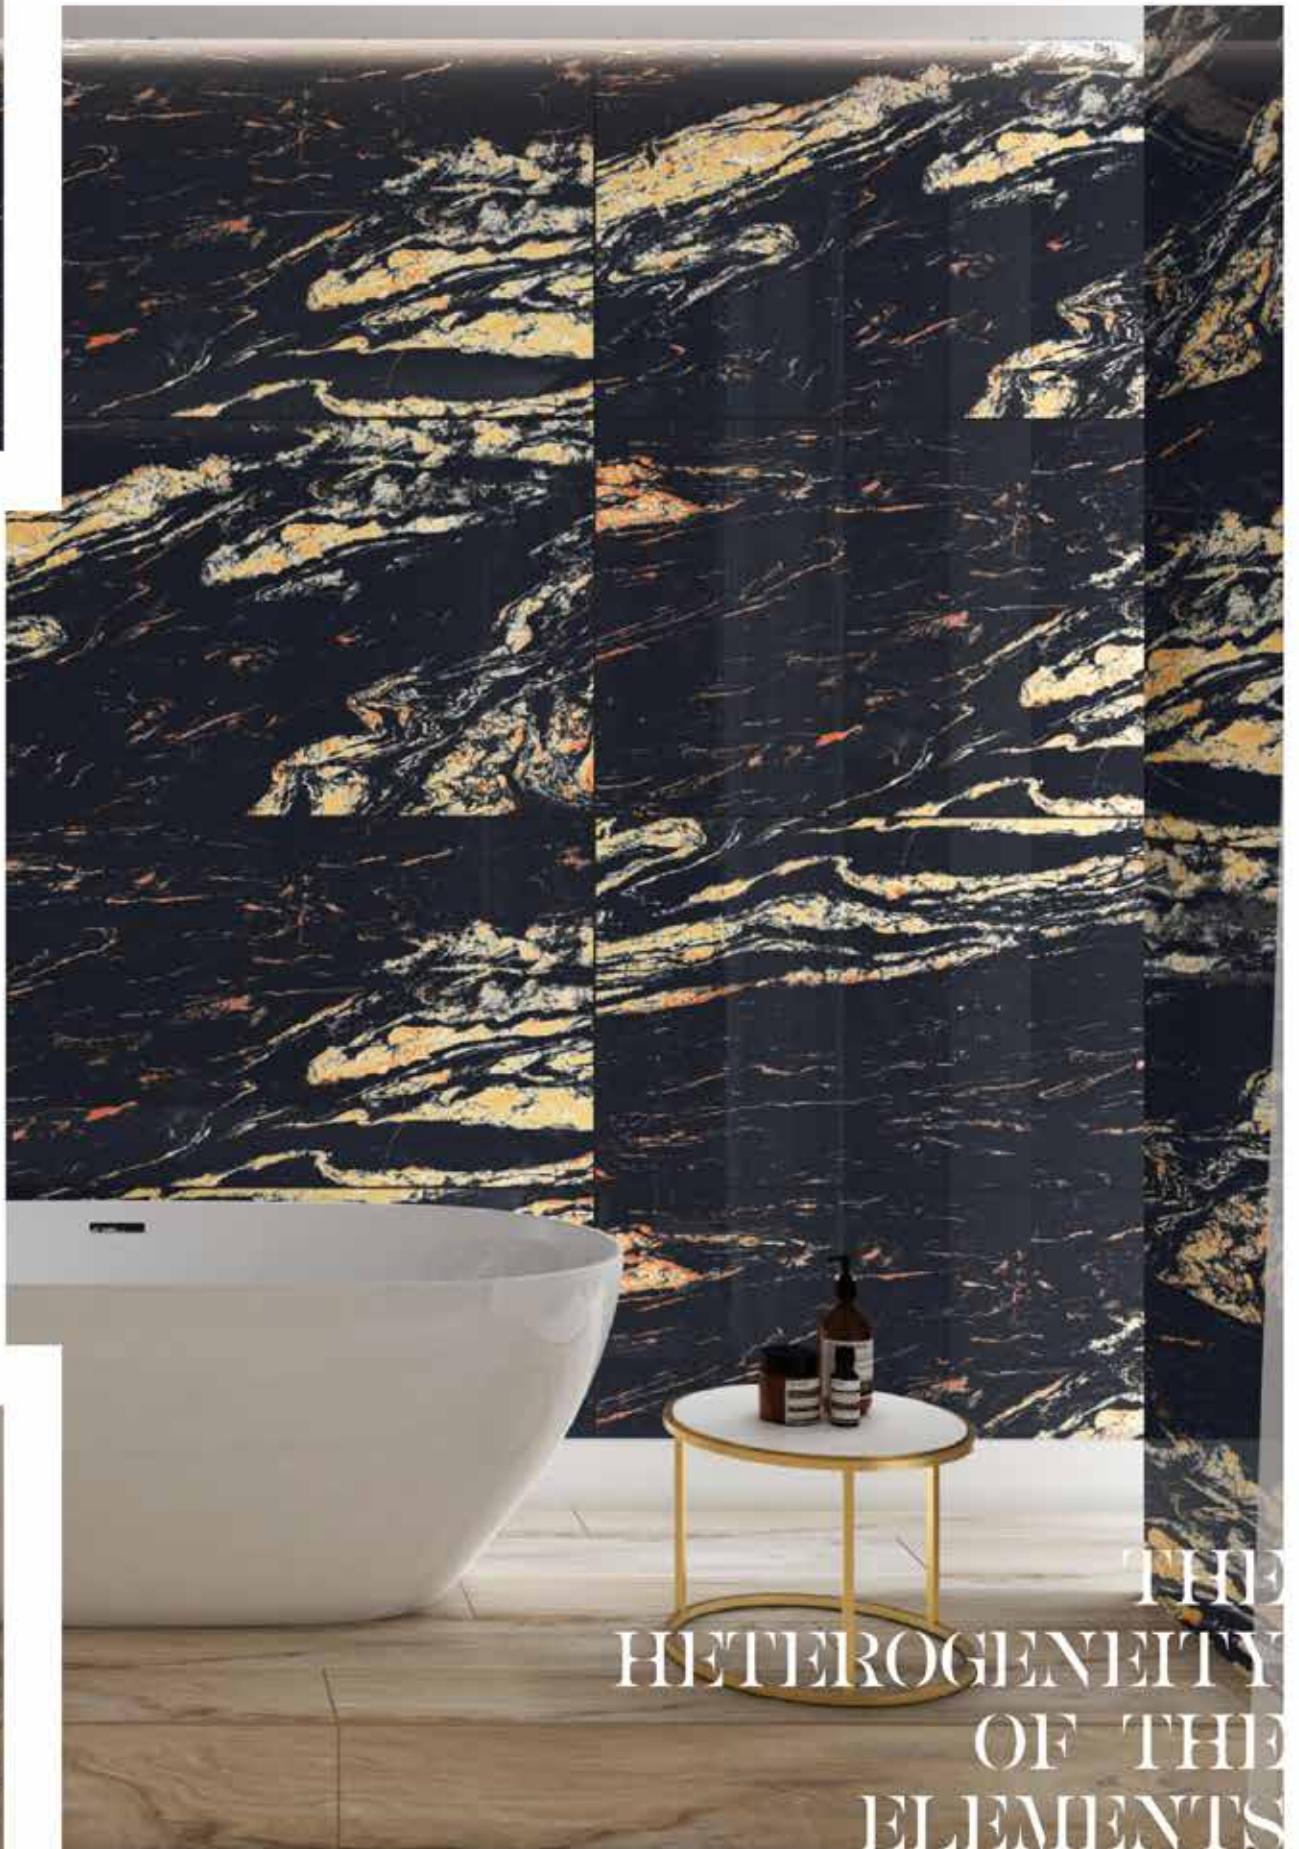

Italian designs