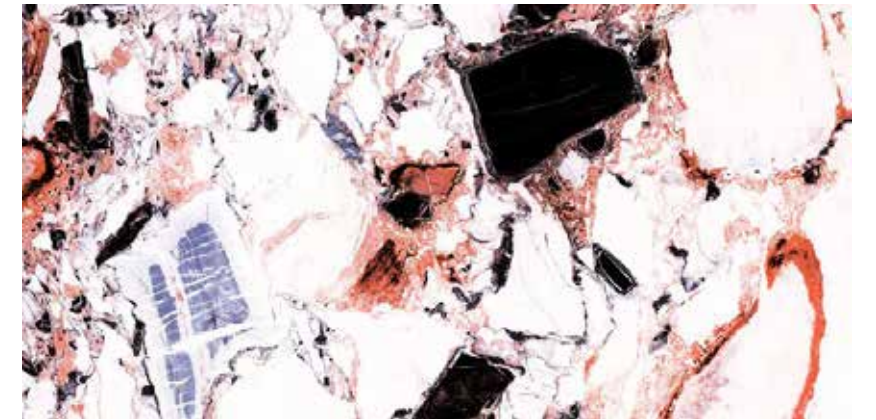

MOONSTONE RED

Size

60 x 120 cm

SURFACES:

High Glossy

THICKNESS:

9.0mm