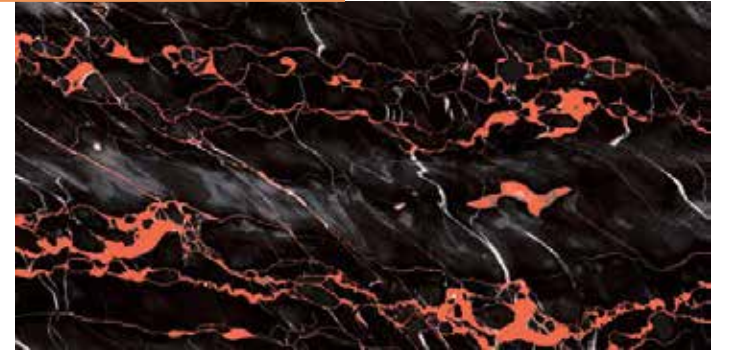

High Glossy

THICKNESS:

9.0 mm

KYRA RED

Size

60 x 120 cm

SURFACES:

High Glossy