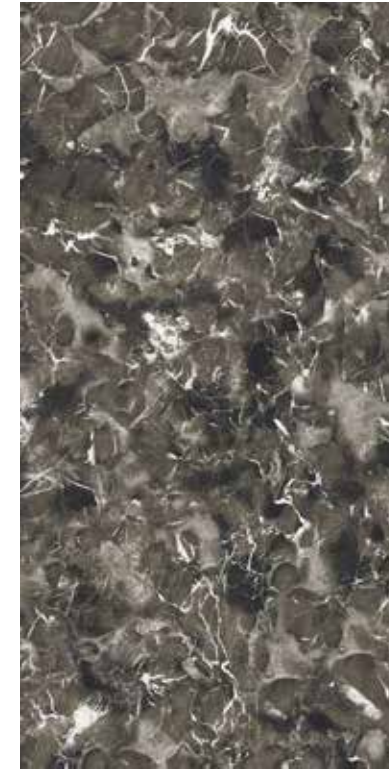

Size

60 x 120 cm

SURFACES:

High glossy

THICKNESS:

9.5 mm

CASTELLO AZUL

ADRINA VERDE