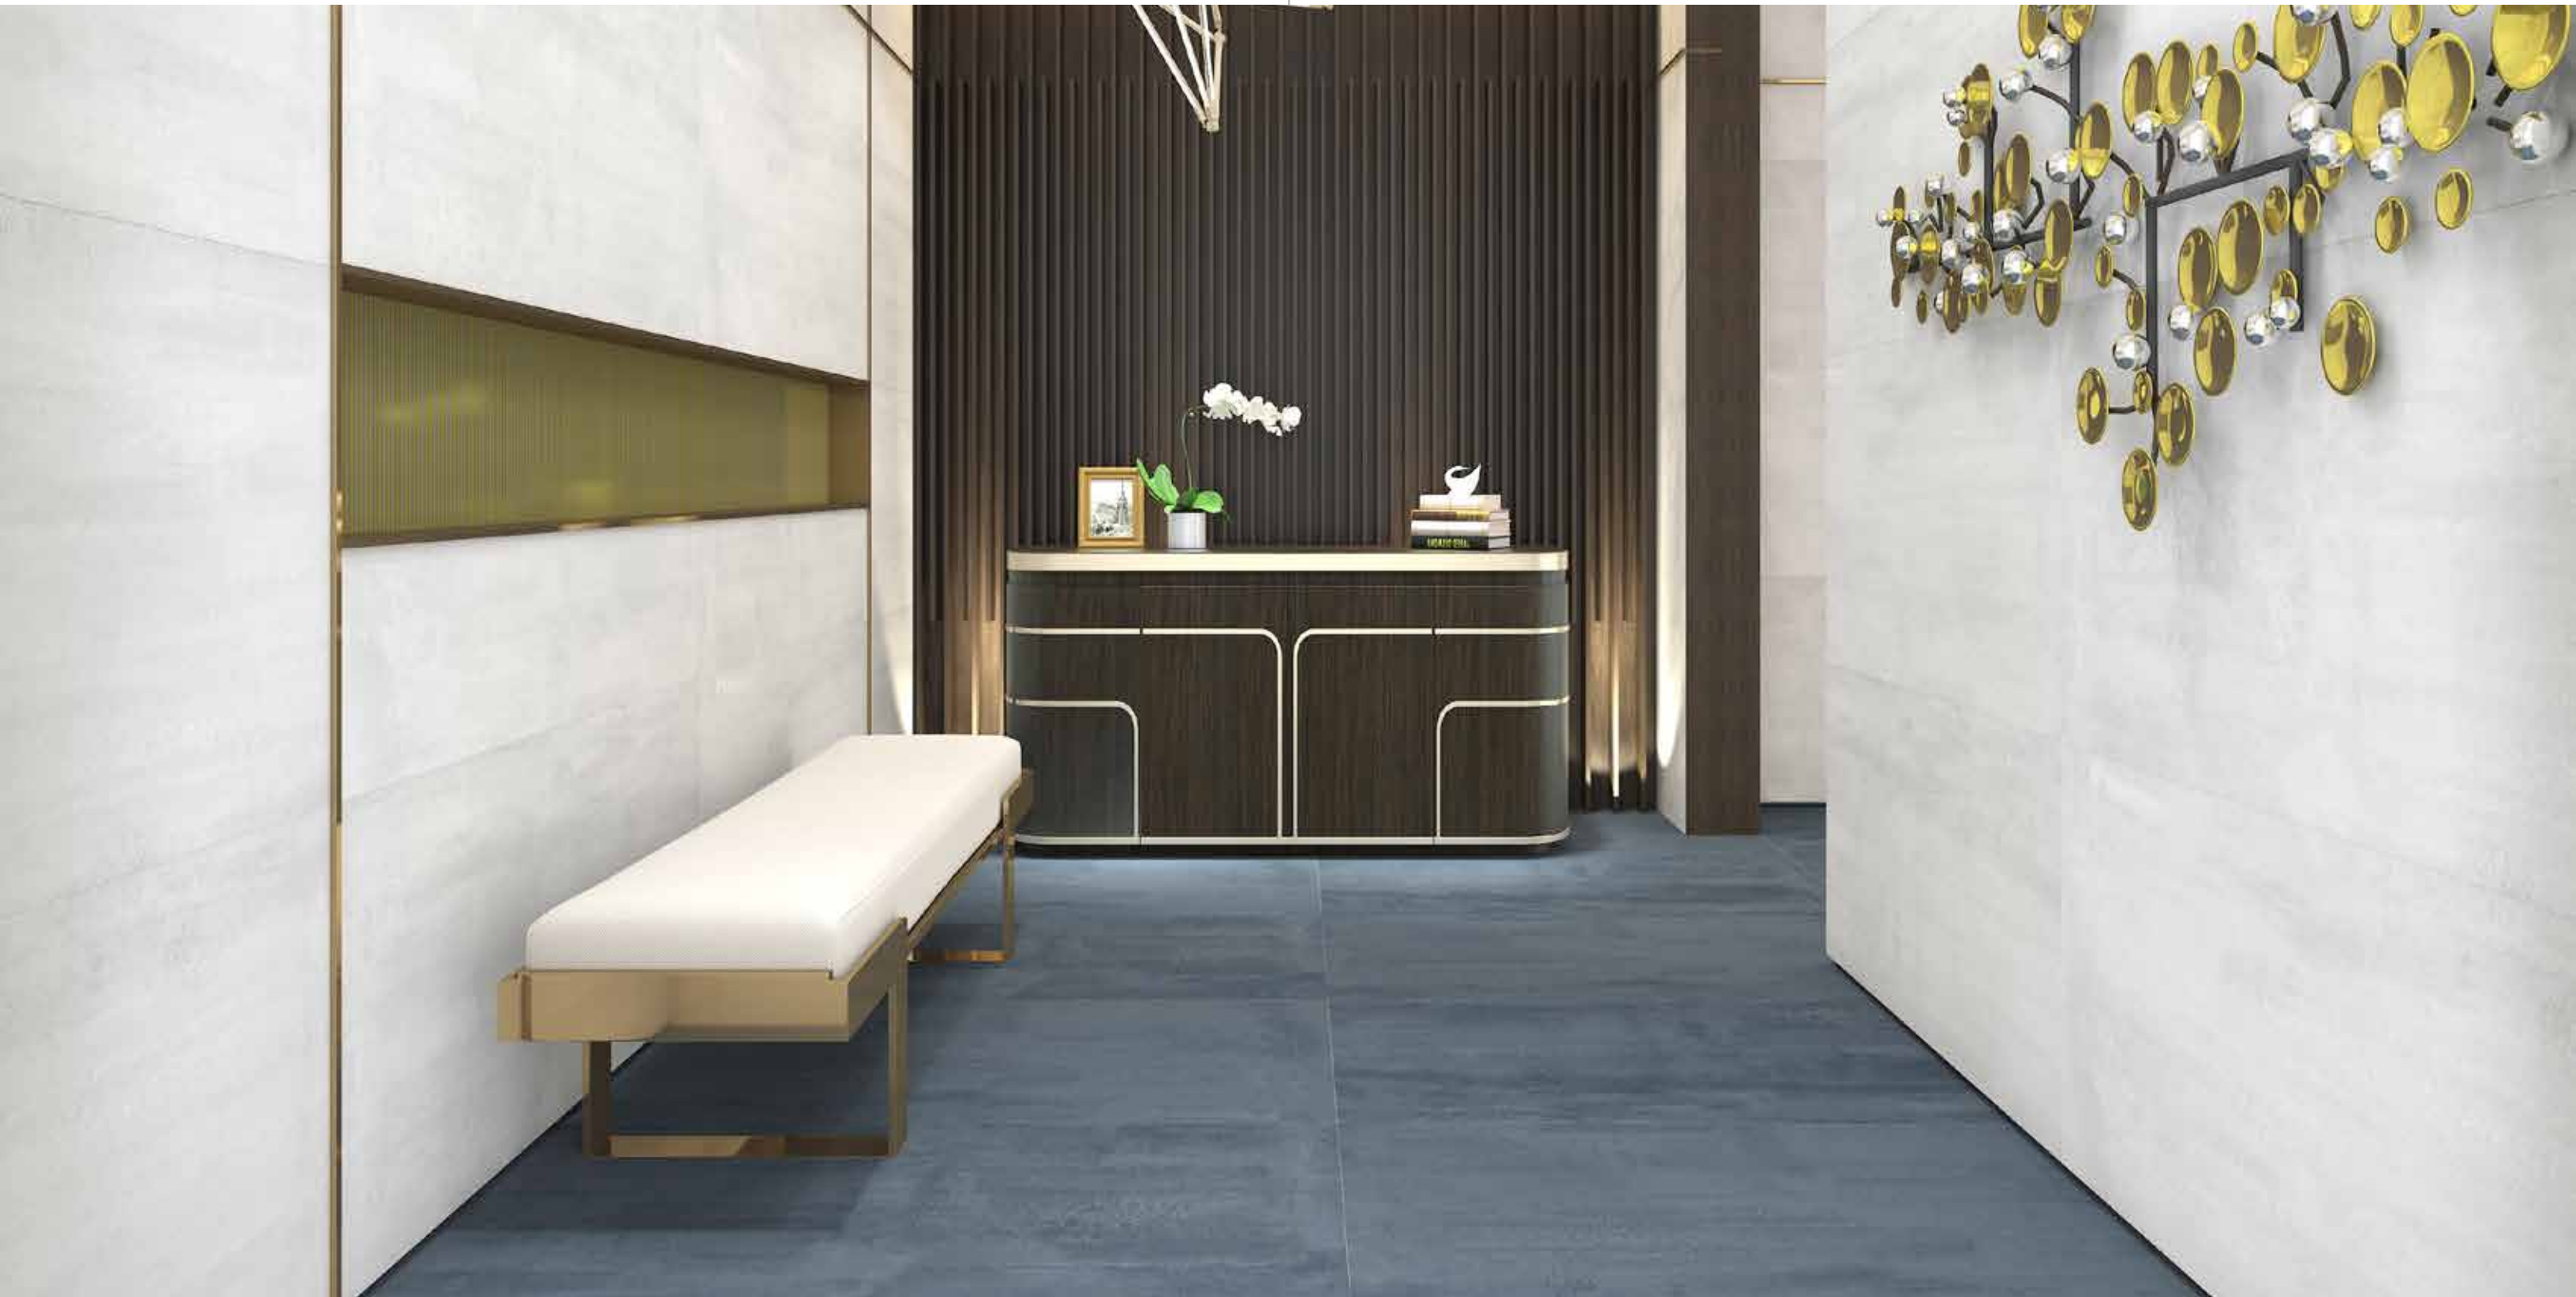

SURFACES : Sugar
THICKNESS : 9.5 mm

Italian designs

Size

60 x 120 cm