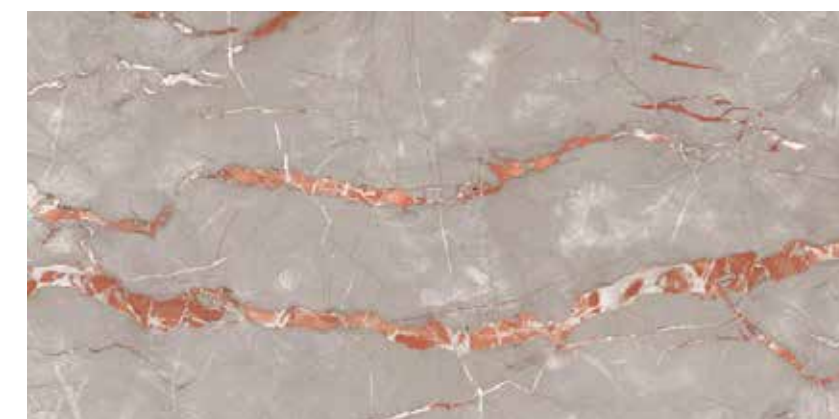

Italian designs