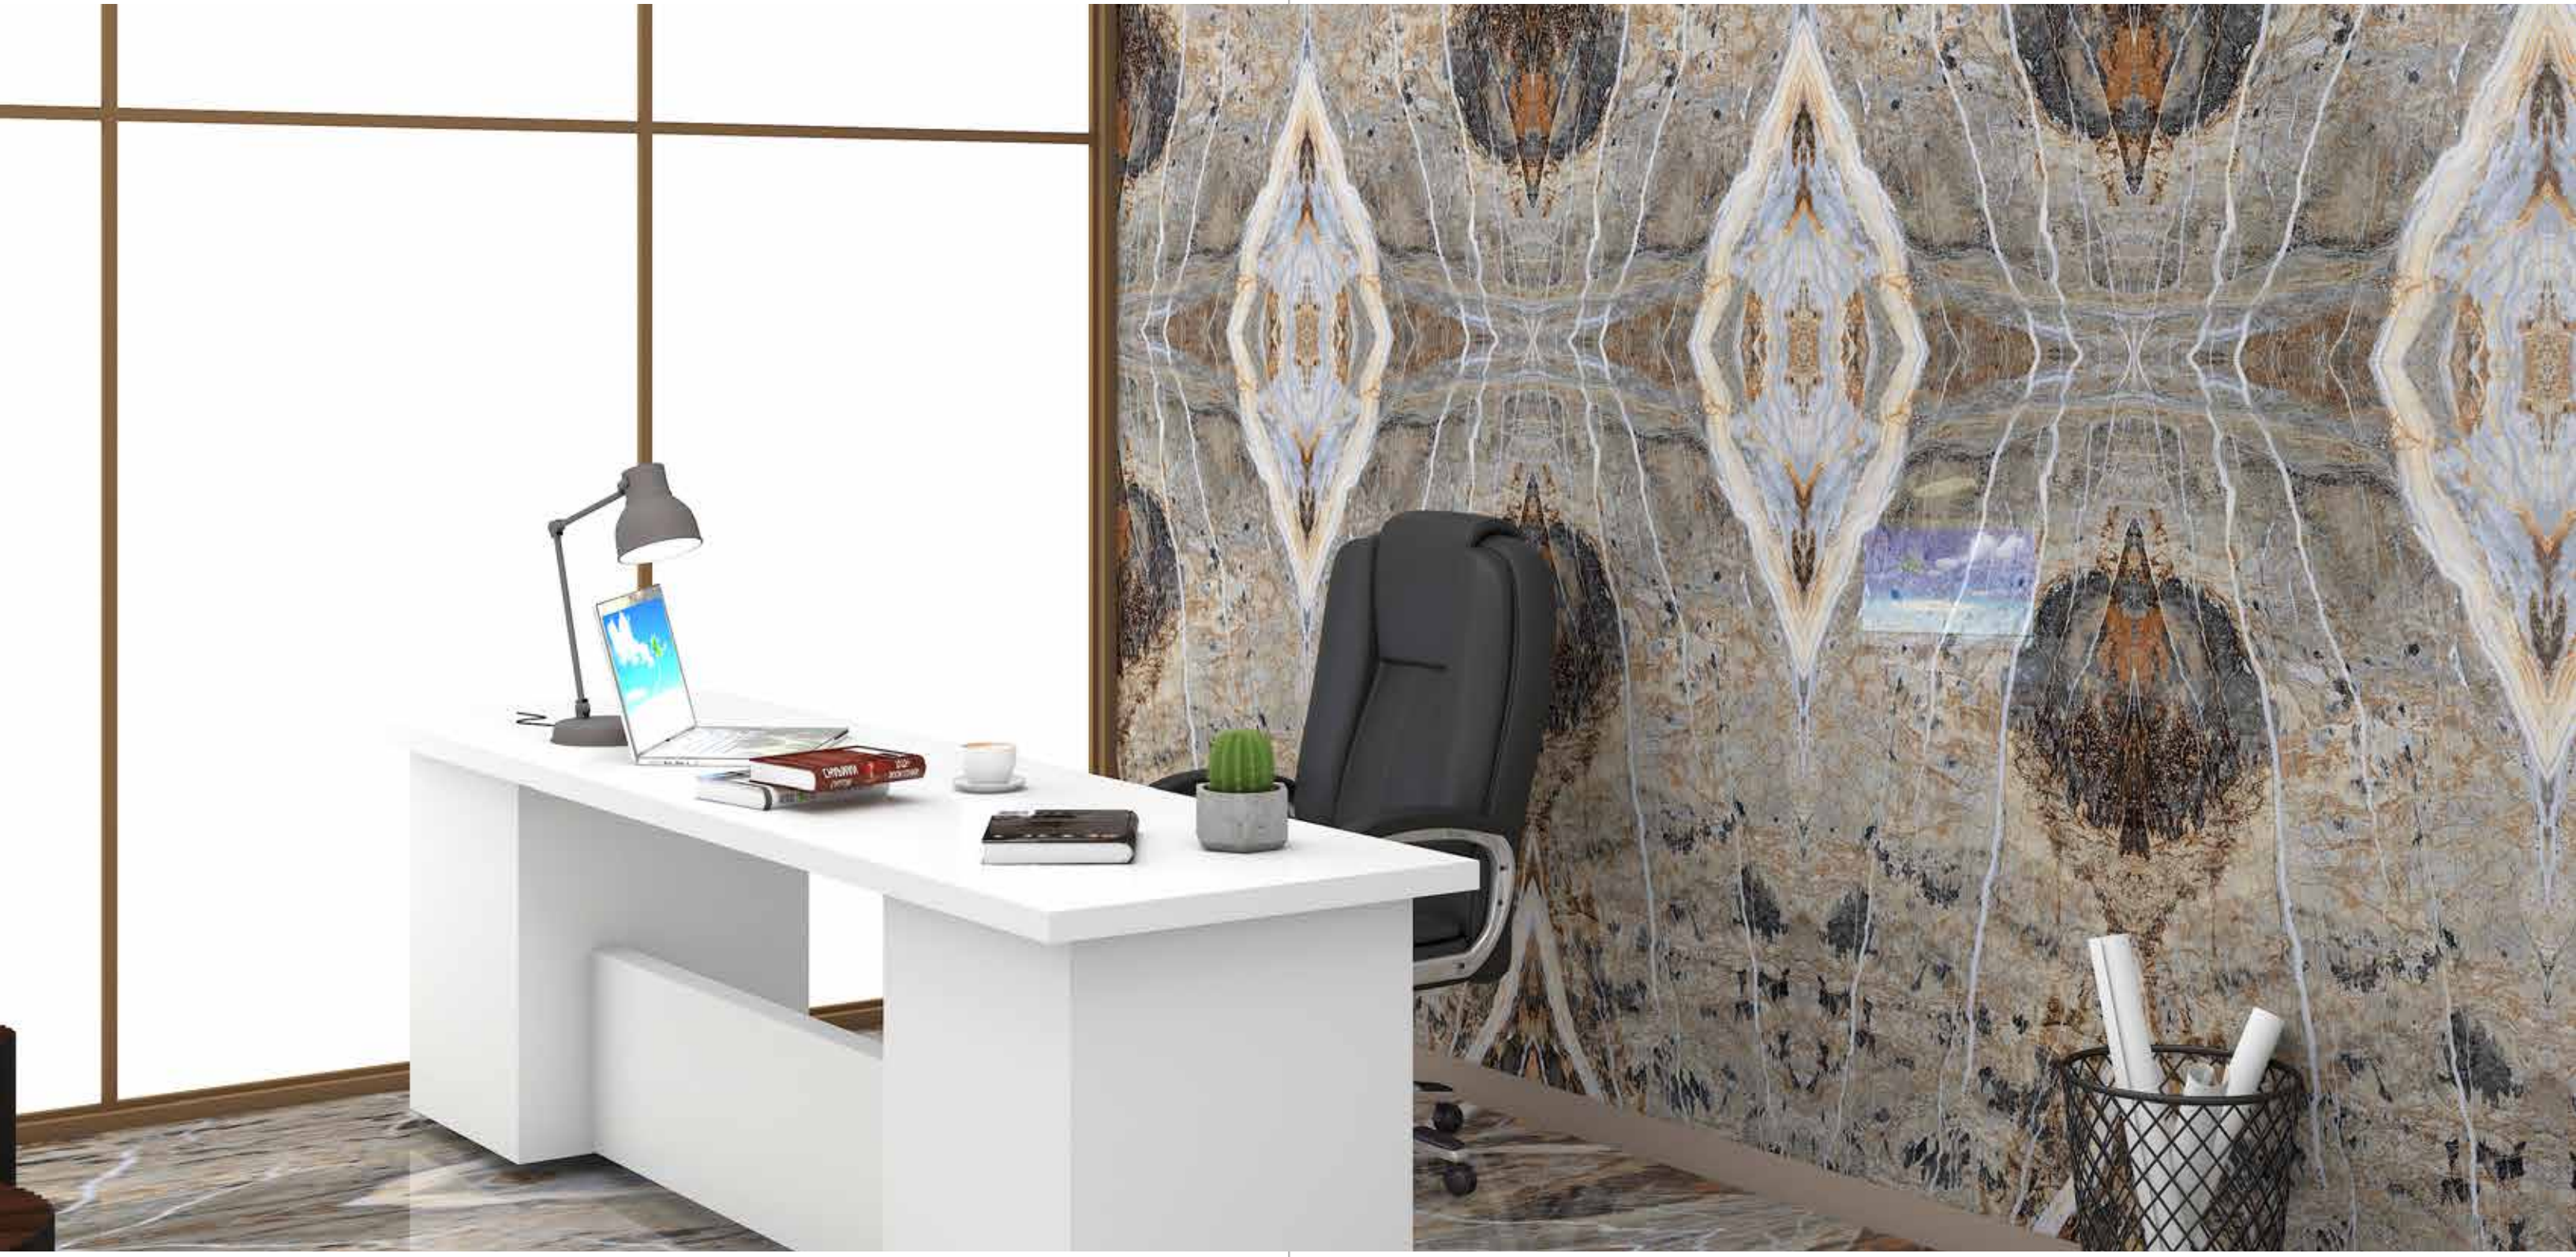

SURFACES: High gloss
THICKNESS: 9.5 mm

Italian designs

Size

60 x 120 cm