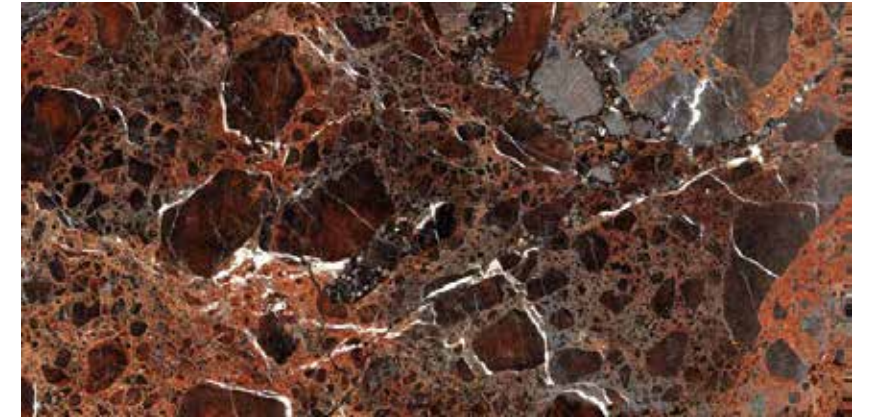

Size

60 x 120 cm

SURFACES:

High Glossy

THICKNESS:

9.0 mm

Italian designs

BRAZILIA RUST