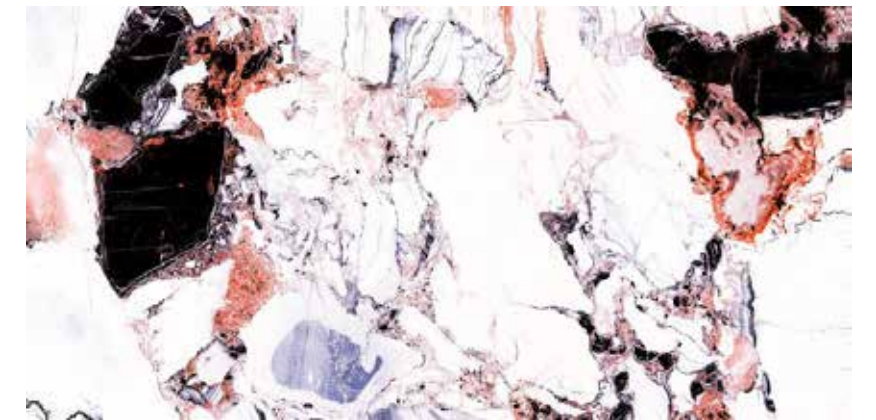

Italian designs