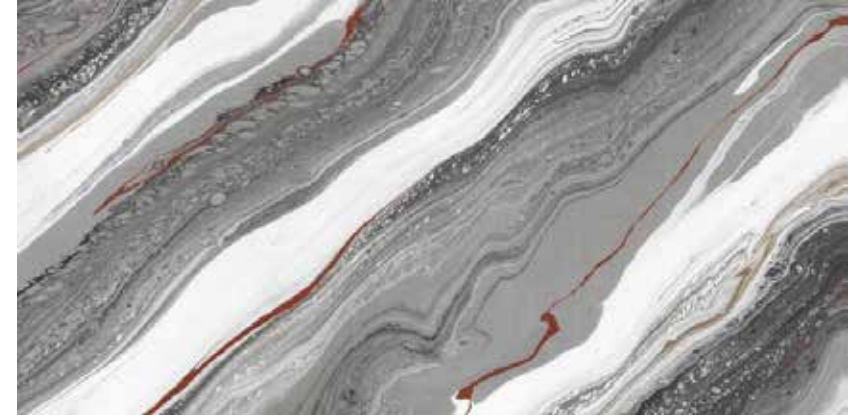

Italian designs