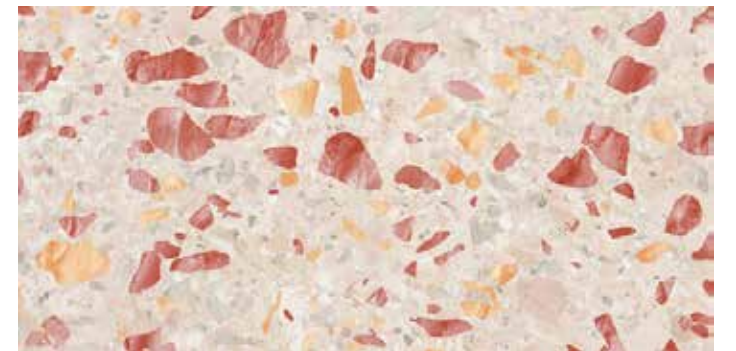

Size

60 x 120 cm

SURFACES:

High Glossy

THICKNESS:

9.0 mm